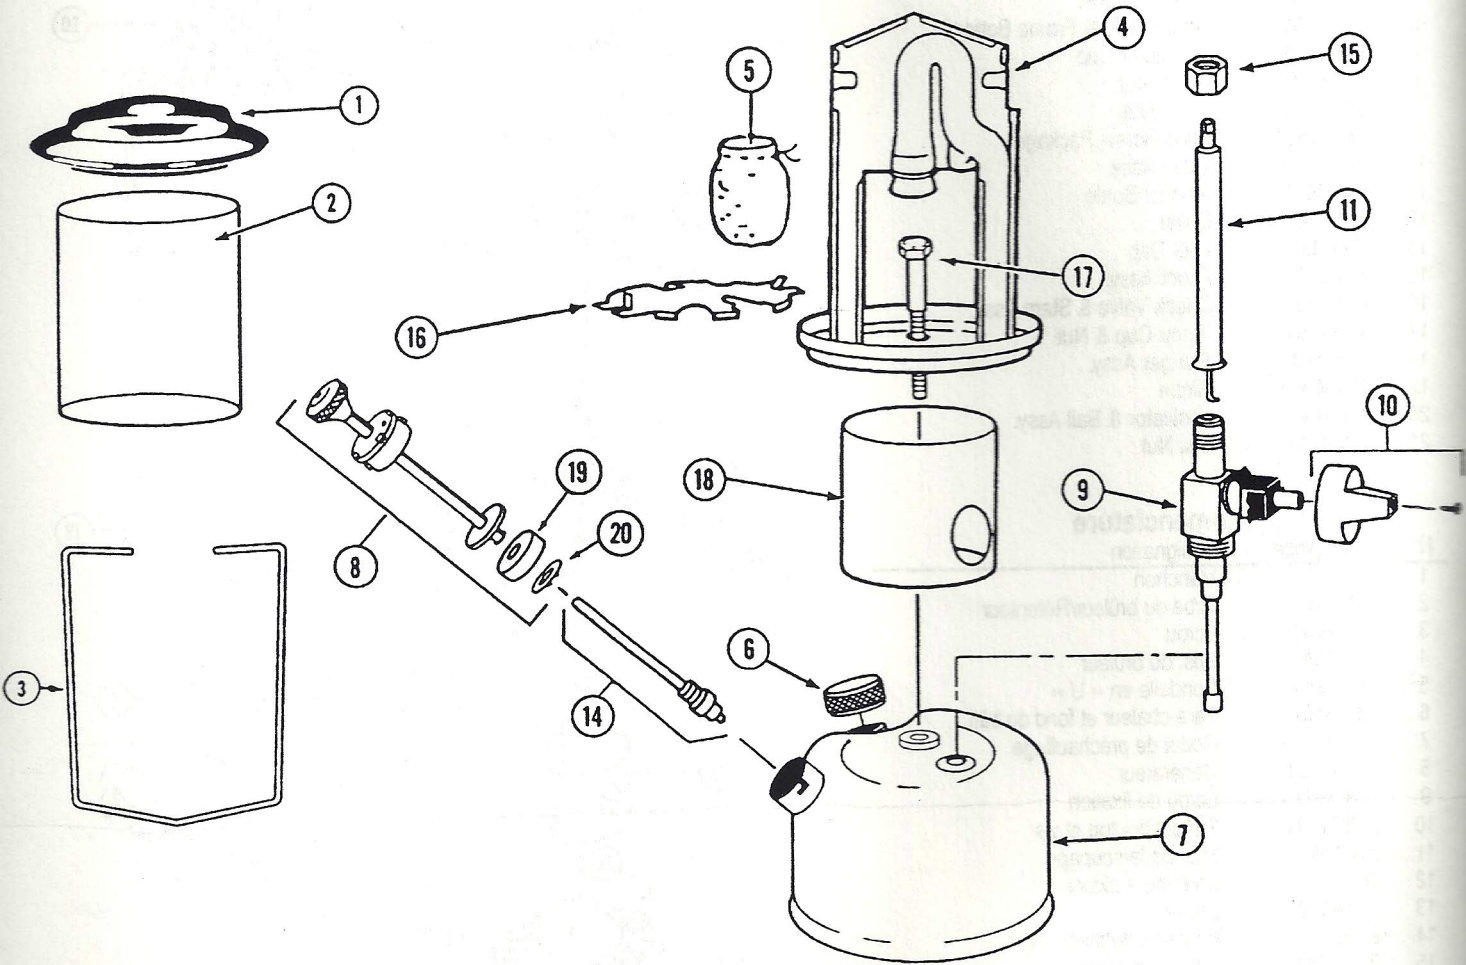

Model 226A700

Parts List

No.	Part No.	Description
1	226-4871	Ventilator
2	3022-0481	Globe
3	226-4211	Bail
4	222-3265	Burner Assy.
5	#20	Mantle
6	220C1401	Filler Cap
7	226-1611	Fount Comp.
8	400E5201	Pump Plunger Assy.
9	226B6571	Valve Assy.
10	226A4901	Knob and Screw
11	226-2991	Generator
12	226-5801	Lantern Maintenance Kit (Not Shown) Includes Items 11, 19 and 20
13	226A5611	Service Parts Kit (Not Shown) Includes Items 15, 16, 17 and 18
14	400-6381	Check Valve and Stem Assy.