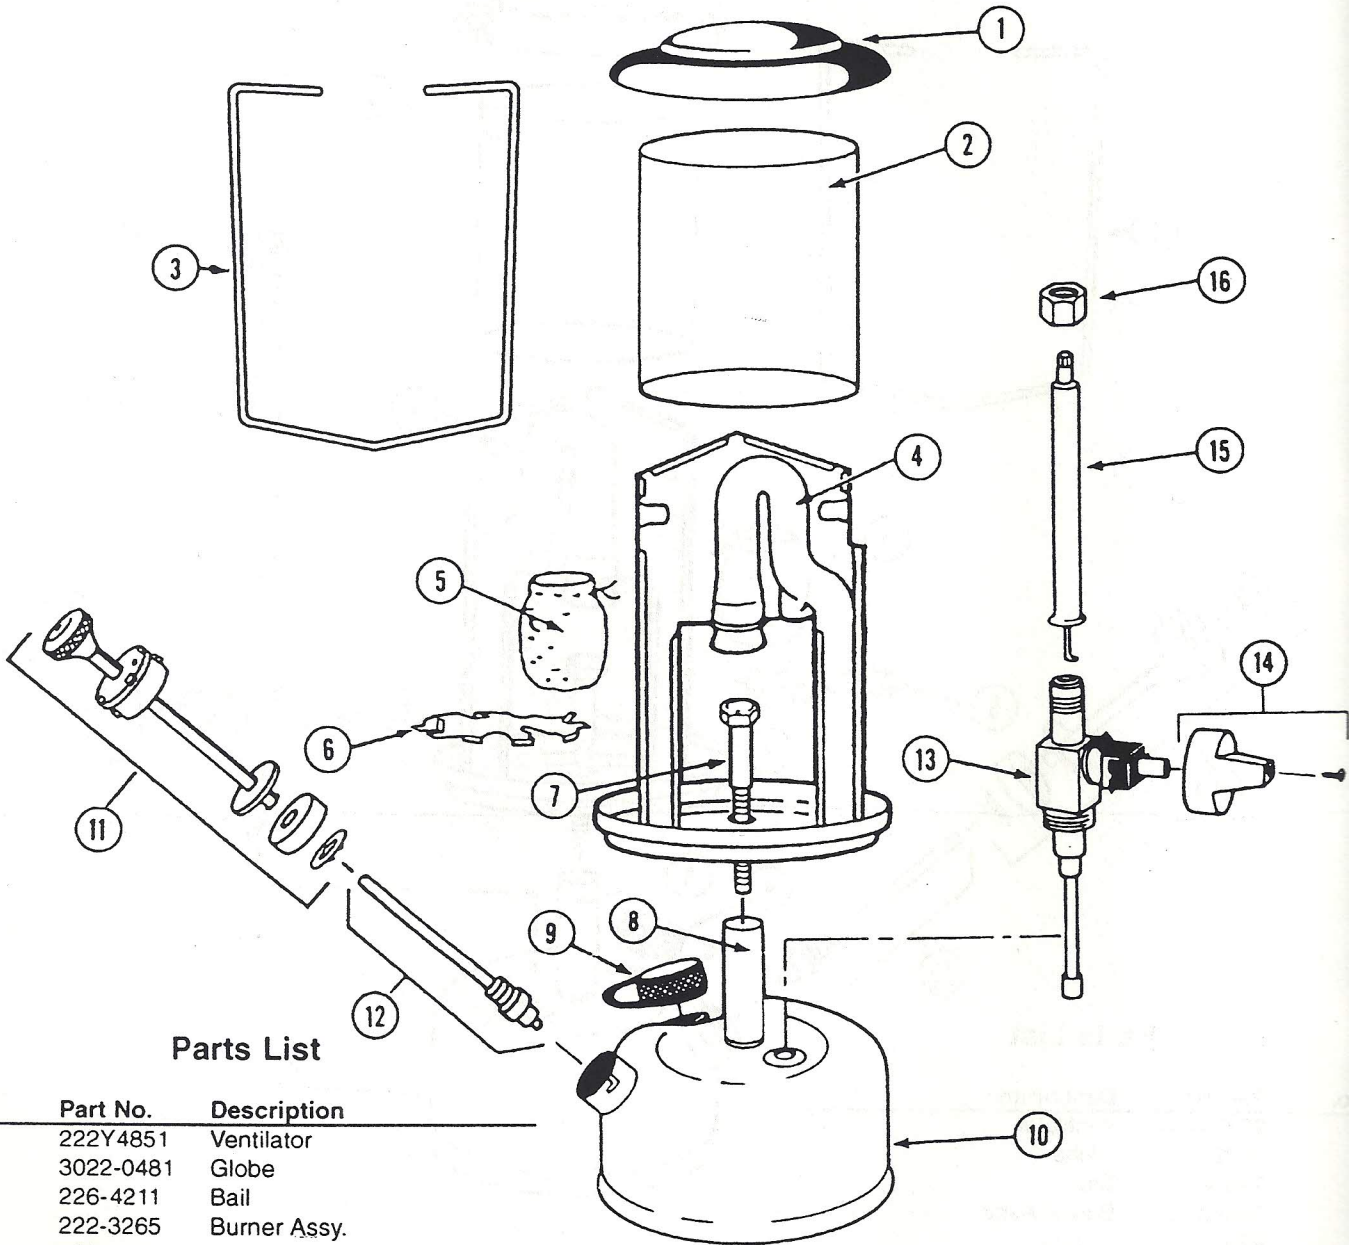

Model 229-700

Parts List

No.	Part No.	Description
1	222Y4851	Ventilator
2	3022-0481	Globe
3	226-4211	Bail
4	222-3265	Burner Assy.
5	#20	Mantle
6	5414-4605	Heat Shield
7	321-6031	Hex Head Bolt
8	222A4291	Base Rest
9	222-1401	Filler Cap & Lanyard
10	229-1601	Fount Comp.
11	400E5203	Pump Repair Kit
12	400-6381	Check Valve and Stem Assy.
13	226B6571	Valve Assy.
14	226A4901	Knob and Screw
15	222A2991	Generator
16	288-1621	Generator Jamb Nut