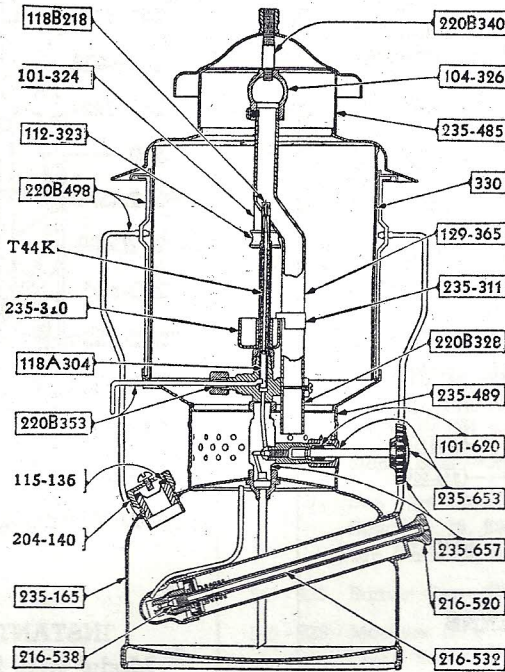

COLEMAN LANTERN PARTS ILLUSTRATIONS

KEROSENE SINGLE MANTLE LANTERN

Model No. 234
Alcohol-Generating

KEROSENE DOUBLE MANTLE LANTERN

Model No. 235
Alcohol-Generating

Match-Generating LANTERN Model No. L427

Burner Parts Interchangeable
Old Style Nos. L227, L427

Match-Generating QUICK-LITE LANTERN

Model No. L327
(with separate pump)

INSTANT-LITE LANTERN

Model No. 243A