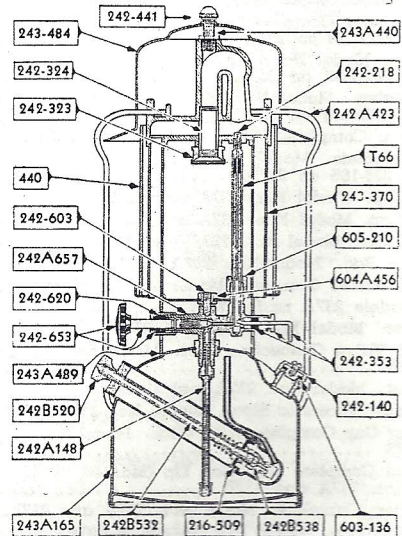

COLEMAN LANTERN PARTS ILLUSTRATIONS

KEROSENE SINGLE MANTLE LANTERN

Model No. 234
Alcohol-Generating

KEROSENE DOUBLE MANTLE LANTERN

Model No. 235
Alcohol-Generating

Match-Generating LANTERN Model No. L427

Burner Parts Interchangeable
Old Style Nos. L227, L427

Match-Generating QUICK-LITE LANTERN

Model No. L327
(with separate pump)

INSTANT-LITE LANTERN

Model No. 243A