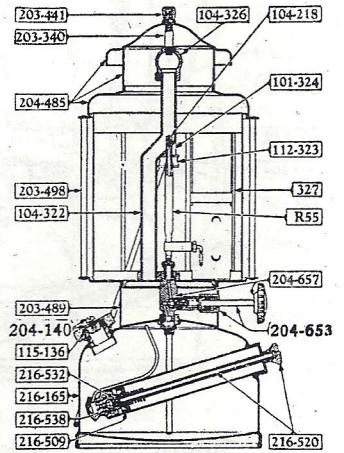

COLEMAN LANTERN PARTS ILLUSTRATIONS

KEROSENE SINGLE MANTLE LANTERN

Model No. 234
Alcohol-Generating

KEROSENE DOUBLE MANTLE LANTERN

Model No. 235
Alcohol-Generating

Match-Generating LANTERN Model No. L427

Burner Parts Interchangeable
Old Style Nos. L227, L427

Match-Generating QUICK-LITE LANTERN

Model No. L327
(with separate pump)

INSTANT-LITE LANTERN

Model No. 243A