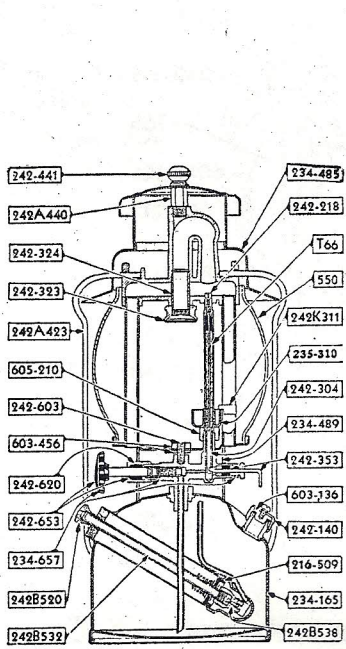

COLEMAN LANTERN PARTS ILLUSTRATIONS

KEROSENE SINGLE MANTLE LANTERN

Model No. 234
Alcohol-Generating

KEROSENE DOUBLE MANTLE LANTERN

Model No. 235
Alcohol-Generating

Match-Generating LANTERN Model No. L427

Burner Parts Interchangeable
Old Style Nos. L227, L427

Match-Generating QUICK-LITE LANTERN

Model No. L327
(with separate pump)

INSTANT-LITE LANTERN

Model No. 243A