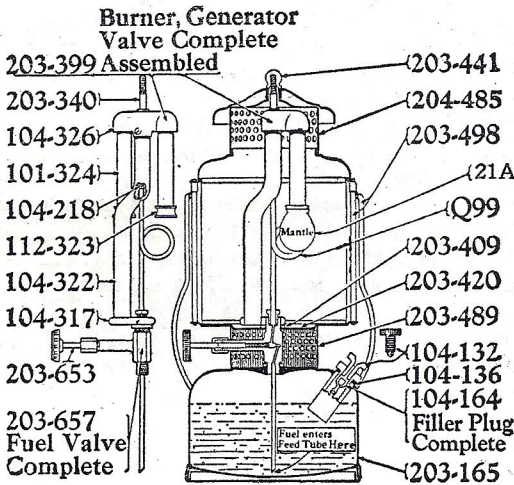

COLEMAN LANTERN PARTS ILLUSTRATIONS

KEROSENE SINGLE MANTLE LANTERN

Model No. 234
Alcohol-Generating

KEROSENE DOUBLE MANTLE LANTERN

Model No. 235
Alcohol-Generating

Match-Generating LANTERN Model No. L427

Burner Parts Interchangeable
Old Style Nos. L227, L427

Match-Generating QUICK-LITE LANTERN

Model No. L327
(with separate pump)

INSTANT-LITE LANTERN

Model No. 243A