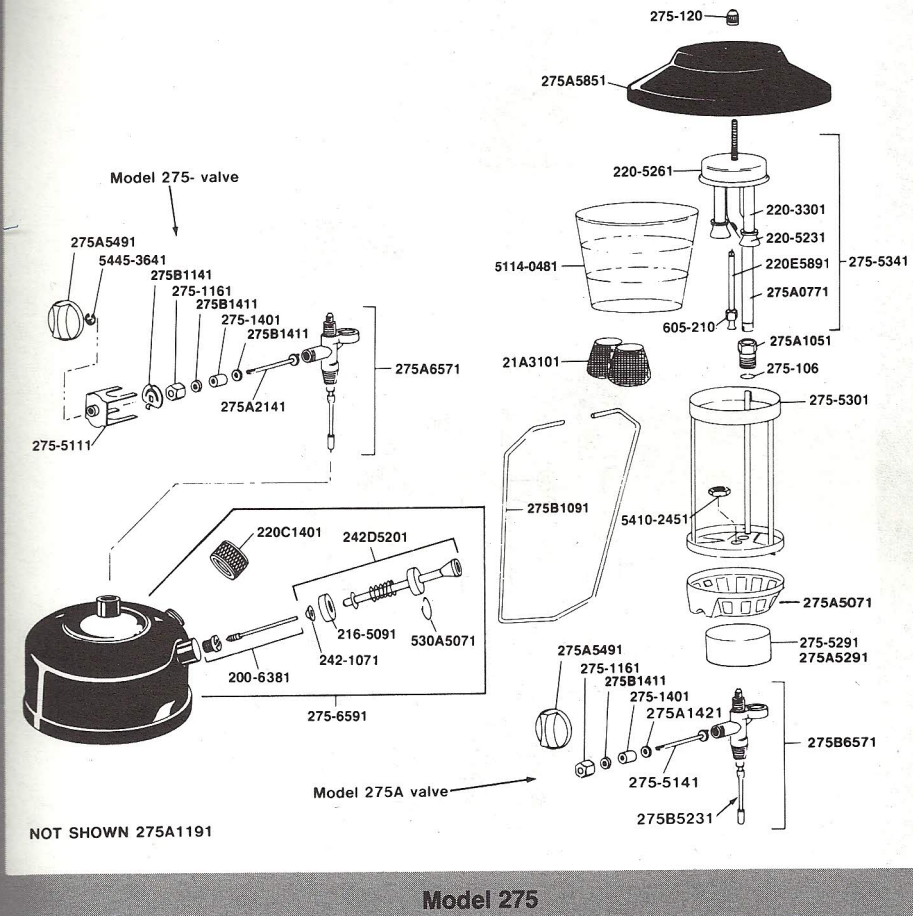

LANTERNS

275-710 275A710

Instant Light Gasoline Two
Mantle Lantern
Discontinued Models

Model 275

Model 275

MODEL	FINISH		LANTERN HEIGHT	FUEL CAPACITY
	Fount	Ventilator (Porcelain)		
275	Dusk Brown	Dusk Erown 8¼"	13⅞"	2 Pints

PART NO.	DESCRIPTION	USED ON	PART NO.	DESCRIPTION	USED ON
8B296	Enamel, Dusk Brown	Not Available	275-6591	Fount Comp.	
21A1001	Mantle		5114-0481	Globe	
118B2181	Gas Tip		275A0771	Air Intake Tube	
118B2381	Needle Assembly		275A1051	Fitting Air Intake Tube	Not Available
200-6381	Check Valve & Stem		275B1411	Packing Gland	
216-5091	Pump Cup		275A2141	Valve Stem	.275
220-3301	Burner Tube		275A5071	Capital	.275A
220-5231	Cap & Screen		275A5291	Base Rest	.275A
220-5261	Mixing Chamber		275A5491	Knob Assembly, Valve	
220C1401	Filler Cap		275A5851	Ventilator	
220E5891	Generator		275A6571	Valve Assembly	.275
242-1071	Push-On Nut		275B1091	Bail	
242D5201	Pump Plunger		275B1141	Index Spring	
275-106	Retaining Ring	Not Available	275B5231	Fuel & Air Tube	.275A
275-1161	Pack Nut	Not Available	275B6571	Valve Assembly	.275A
275-120	Nut, Ventilator		530A5071	Clip, Pump Cap	
275-1401	Packing		605-210	Jamb Nut, Generator	
275A5071	Capital	.275	5410-2451	Nut, Frame	Not Available
275-5111	Index Assembly	.275	5445-3641	E Ring	.275
275-5291	Base Rest	.275	275-5141	Valve Stem	.275A
275-5301	Frame Assembly		275A1191	Index Washer	.275A
275-5341	Burner Assembly*		275A1421	Packing Gland	.275A

*Less Generator & Nut