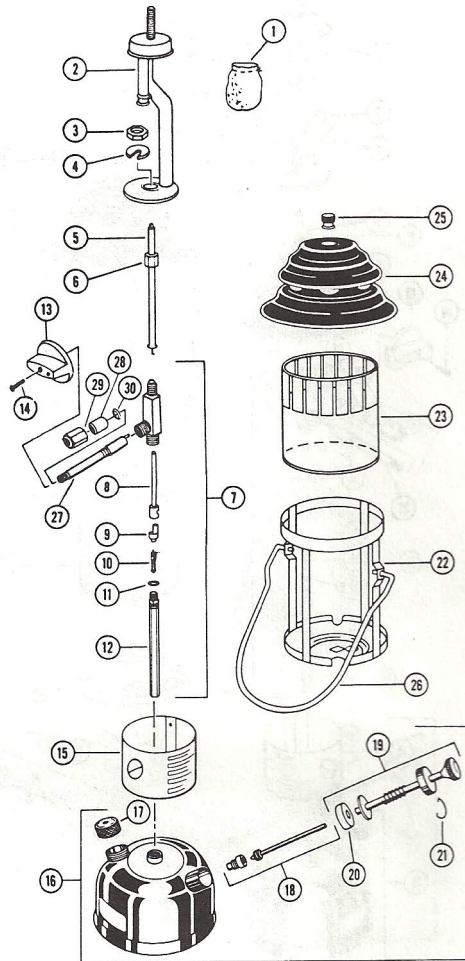

LANTERNS

286-700

Gas Lantern

Discontinued Model

Model 286-700

Model 286-700

Model	Color	Diameter	Lantern Height	Fuel Capacity
286-700	Green	5 1/8"	12 1/4"	1.26 Pints

KEY PART NO. DESCRIPTION

- ① 21A1001 Mantle
- ② 286A5341 Burner Assy.
- ③ 288-1641 Nut
- ④ 288-1251 U-Clip
- ⑤ 288-5891 Generator
- ⑥ 288-1621 Jamb Nut
- ⑦ 286A6571 Valve Assy.
- ⑧ 288C3041 Eccentric Block
- ⑨ 288B3031 Valve Block
- ⑩ 288-3651 Valve Core
- ⑪ 288-1261 O-Ring
- ⑫ 288B5231 Feed Tube Assy.
- ⑬ 288-5491 Knob
- ⑭ 220C175 Screw
- ⑮ 286-5291 Collar

KEY PART NO. DESCRIPTION

- ⑯ 286-6151 Fount Assy.
- ⑰ 220C1401 Fuel Cap
- ⑱ 200-6381 Check Valve & Stem Assy.
- ⑲ 242D5201 Plunger Assy.
- ⑳ 216-1091 Pump Cup
- ㉑ 530A5071 Pump Clip
- ㉒ 286-5301 Frame Assy.
- ㉓ 214A0461 Globe
- ㉔ 288-4851 Ventilator
- ㉕ 288-4411 Ball Nut
- ㉖ 288-1381 Bail
- ㉗ 286A6141 Valve Stem Assy.
- ㉘ 118D6201 Packing
- ㉙ 242B6161 Pack Nut Not Available
- ㉚ 1202B1101 Pack Washer Not Available