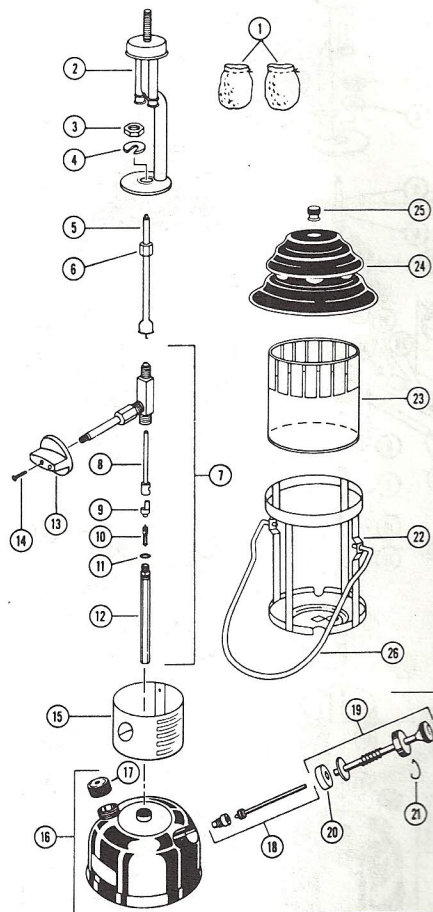

LANTERNS

288-700

Gas Lantern

Discontinued Model

Model 288-700

Model 288-700

Model	Color	Diameter	Lantern Height	Fuel Capacity
288-700	Green	5 1/8"	12 1/4"	1.26 Pints

KEY PART NO. DESCRIPTION

①	21A1001	Mantle
②	288A5341	Burner Assy.
③	288-1641	Nut
④	288-1251	U-Clip
⑤	288-5891	Generator
⑥	288-1621	Jamb Nut
⑦	288A6571	Valve Assy.
⑧	288C3041	Eccentric Block
⑨	288B3031	Valve Block
⑩	288-3651	Valve Core
⑪	288-1261	O-Ring
⑫	288B5231	Feed Tube Assy.
⑬	288-5491	Knob

KEY PART NO. DESCRIPTION

⑭	220C175	Screw
⑮	288-5291	Collar
⑯	288-6151	Fount Assembly
⑰	220C1401	Fuel Cap
⑱	200-6381	Check Valve & Stem Assembly
⑲	242D5201	Plunger Assembly
⑳	216-1091	Pump Cup
㉑	530A5071	Pump Clip
㉒	288-5301	Frame Assembly
㉓	214A0461	Globe
㉔	288-4851	Ventilator
㉕	288-4411	Ball Nut
㉖	288-1381	Ball