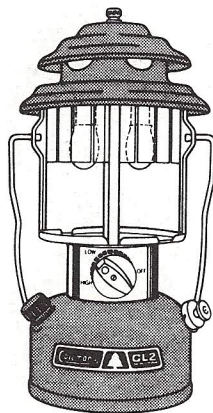

LANTERNS

288-700

Gas Lantern

Discontinued Model

Model 288-700

Model 288-700

Model	Color	Diameter	Lantern Height	Fuel Capacity
288-700	Green	5 1/8"	12 1/4"	1.26 Pints

KEY PART NO. DESCRIPTION

①	21A1001	Mantle
②	288A5341	Burner Assy.
③	288-1641	Nut
④	288-1251	U-Clip
⑤	288-5891	Generator
⑥	288-1621	Jamb Nut
⑦	288A6571	Valve Assy.
⑧	288C3041	Eccentric Block
⑨	288B3031	Valve Block
⑩	288-3651	Valve Core
⑪	288-1261	O-Ring
⑫	288B5231	Feed Tube Assy.
⑬	288-5491	Knob

KEY PART NO. DESCRIPTION

⑭	220C175	Screw
⑮	288-5291	Collar
⑯	288-6151	Fount Assembly
⑰	220C1401	Fuel Cap
⑱	200-6381	Check Valve & Stem Assembly
⑲	242D5201	Plunger Assembly
⑳	216-1091	Pump Cup
㉑	530A5071	Pump Clip
㉒	288-5301	Frame Assembly
㉓	214A0461	Globe
㉔	288-4851	Ventilator
㉕	288-4411	Ball Nut
㉖	288-1381	Ball