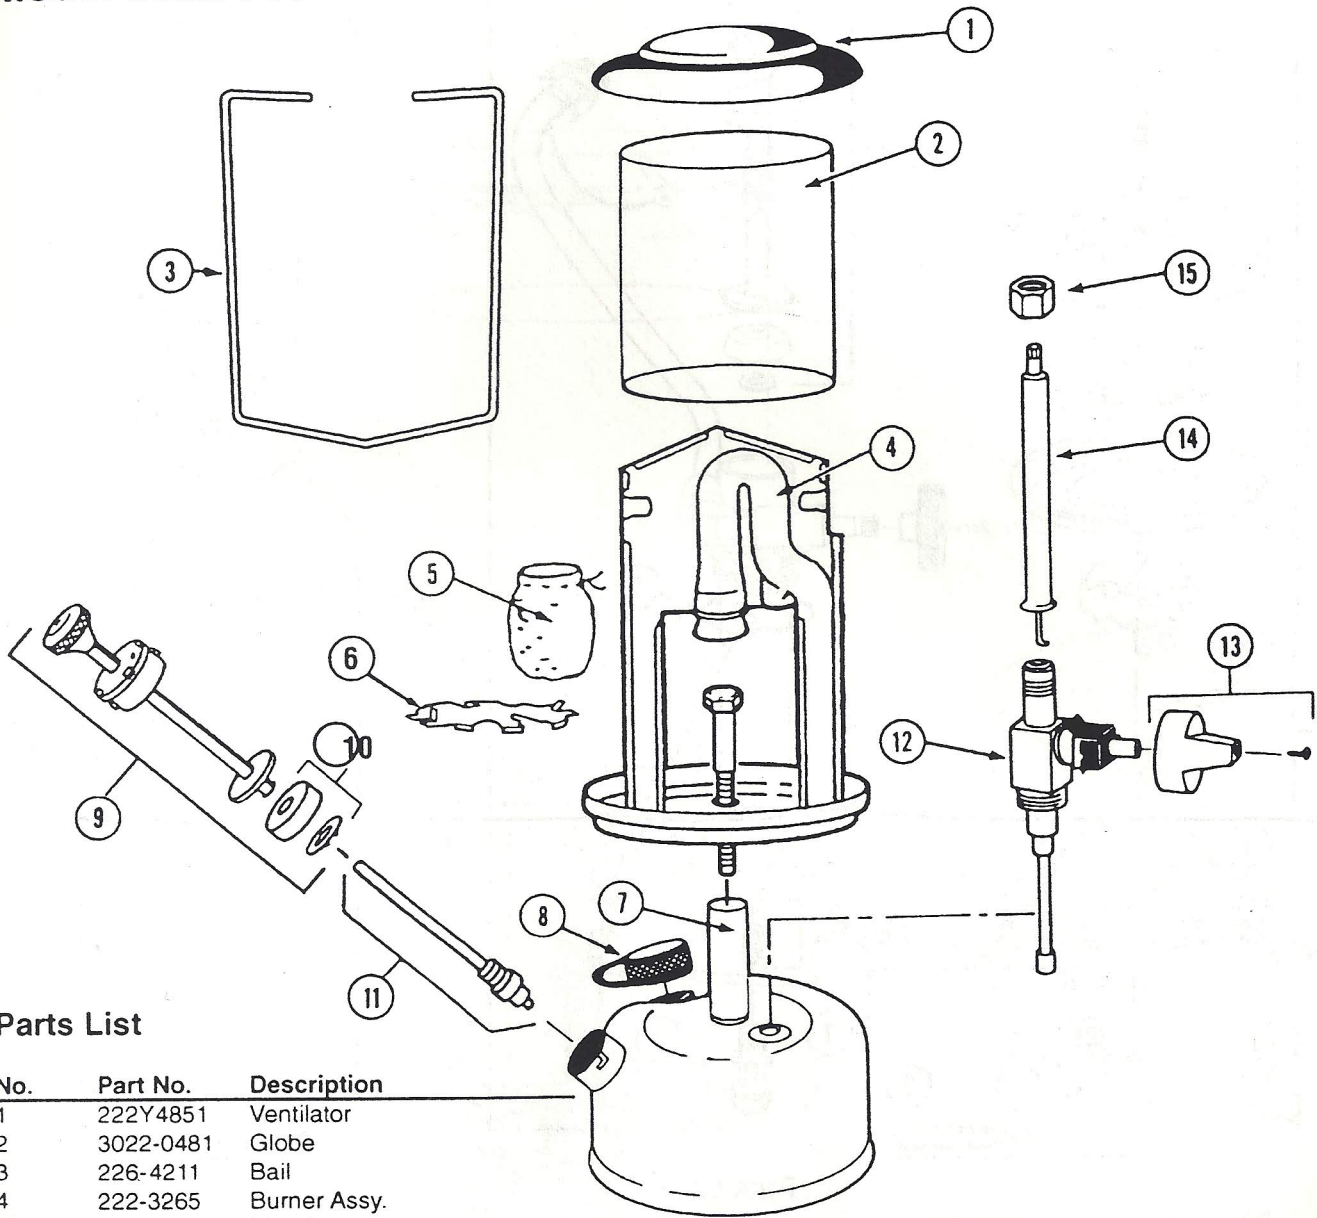

Model 3022-701

Parts List

No.	Part No.	Description
1	222Y4851	Ventilator
2	3022-0481	Globe
3	226-4211	Bail
4	222-3265	Burner Assy.
5	#20	Mantle
6	5414-4605	Heat Shield
7	222A4291	Base Rest
8	290-1401	Filler Cap & Lanyard
9	400E5201	Pump Plunger Assy.
10	639-1091	Pump Cup & Nut
11	400-6381	Check Valve and Stem Assy.
12	226B6571	Valve Assy.
13	226A4901	Knob and Screw
14	226-2991	Generator
15	288-1621	Generator Nut