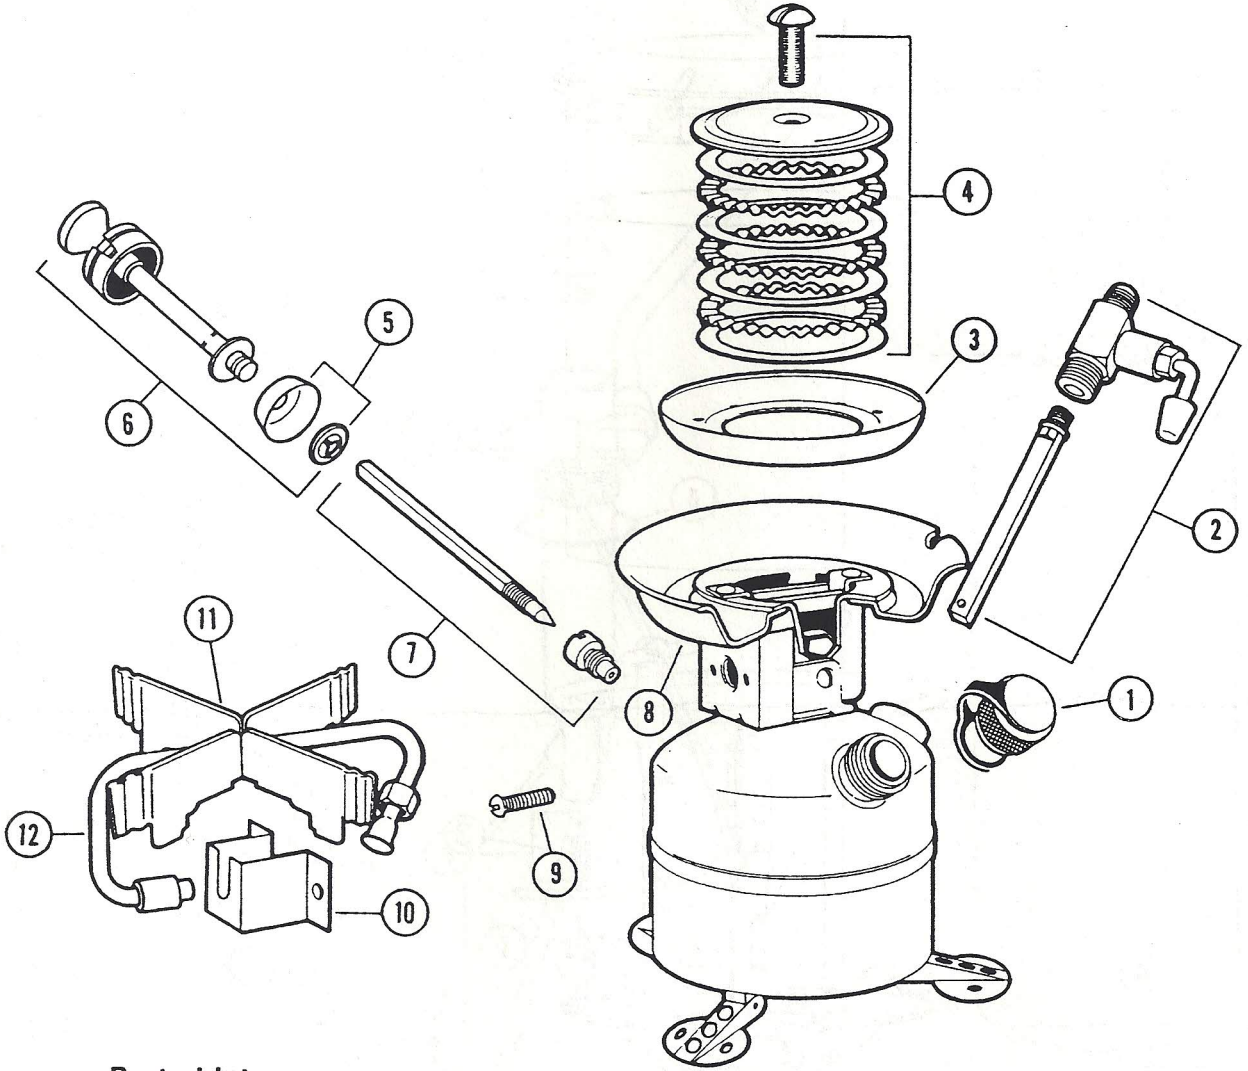

[MOUNTAINEER SERIES]

Model 3024-701

Parts List

No.	Part No.	Description
1	222-1401	Filler Cap & Lanyard
2	400-5551	Valve Assembly
3	413C3021	Burner Bowl
4	400-3451	Burner Ring Set
5	639-1091	Pump Cup & Nut
6	400E5201	Pump Plunger
7	400-6381	Air Stem & Check Valve
8	400-5261	Burner Box Assembly
9	400-0601	Screw (Pkg. of 6)
10	400A1261	Generator Bracket
11	400-5401	Grate
12	400B2891	Generator Assembly