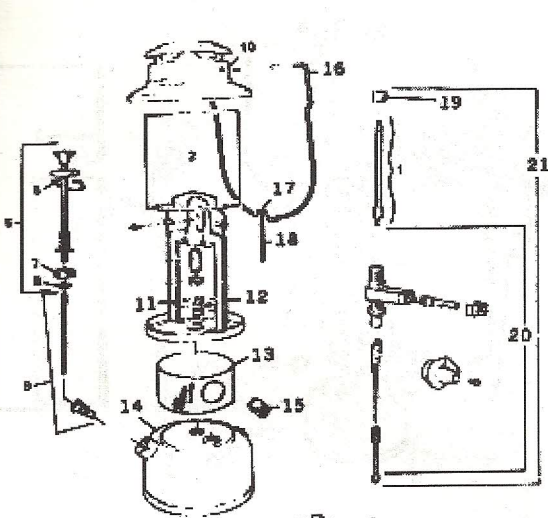

FIRST PRODUCTION -

MODEL 321B

MODEL 321C

Code No.	Model 321B (Green)	Description	Code No.	Model 321C (Green)	Description
1	G3*	Generator	1	G3A*	Generator
2	4	Globe	4	4	Globe
3	999	Mantle	3	999	Mantle
4	605A9505	Wrench (Accessory)	4	605A9505	Wrench (Accessory)
5	242D5205	Plunger Ass'y Less Air Stem	5	242D5205	Plunger Ass'y Less Air Stem
6	530A5075	Pump Cap Clip	6	530A5075	Pump Cap Clip
7	216-5091	Pump Leather & Washer	7	216-5091	Pump Leather & Washer
8					
9	621-5361	Air Stem & Check Valve	9	621-5361	Air Stem & Check Valve
10	339-4855	Ventilator	10	339-4855	Ventilator
11	321-4605	Heat Shield	11	321-4605	Heat Shield
12	335-3265	Burner Frame	12	321A3265	Burner Frame
13	321C4895	Globe Base Rest	13	321D4895	Globe Base Rest
14	321C1591	Fount with Check Valve	14	321C1591	Fount with Check Valve
15	425A1401	Filler Plug	15	425A1401	Filler Plug
16	335-4235	Ball	16	335-4235	Ball
17	604A4565	Nut	17	604A4565	Nut
18	321-6031	Stud	18	321-6031	Stud
19	335-2105	Generator Jamb Nut	19	335-2105	Generator Jamb Nut
20	321B6565	Valve Assembly Less Generator	20	321C6565	Valve Assembly Less Generator
21	321B6575	Valve & Generator Assembly	21	321C6575	Valve & Generator Assembly