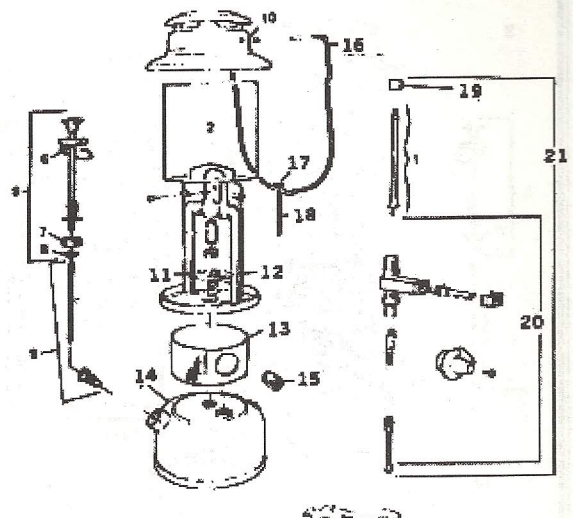

FIRST PRODUCTION -

MODEL 321B

MODEL 321C

Code No.	Model 321B (Green)	Description	Code No.	Model 321C (Green)	Description
1	G3*	Generator	1	G3A*	Generator
2	4	Globe	4	4	Globe
3	999	Mantle	3	999	Mantle
4	605A9505	Wrench (Accessory)	4	605A9505	Wrench (Accessory)
5	242D5205	Plunger Ass'y Less Air Stem	5	242D5205	Plunger Ass'y Less Air Stem
6	530A5075	Pump Cap Clip	6	530A5075	Pump Cap Clip
7	216-5091	Pump Leather & Washer	7	216-5091	Pump Leather & Washer
8					
9	621-5361	Air Stem & Check Valve	9	621-5361	Air Stem & Check Valve
10	339-4855	Ventilator	10	339-4855	Ventilator
11	321-4605	Heat Shield	11	321-4605	Heat Shield
12	335-3265	Burner Frame	12	321A3265	Burner Frame
13	321C4895	Globe Base Rest	13	321D4895	Globe Base Rest
14	321C1591	Fount with Check Valve	14	321C1591	Fount with Check Valve
15	425A1401	Filler Plug	15	425A1401	Filler Plug
16	335-4235	Ball	16	335-4235	Ball
17	604A4565	Nut	17	604A4565	Nut
18	321-6031	Stud	18	321-6031	Stud
19	335-2105	Generator Jamb Nut	19	335-2105	Generator Jamb Nut
20	321B6565	Valve Assembly Less Generator	20	321C6565	Valve Assembly Less Generator
21	321B6575	Valve & Generator Assembly	21	321C6575	Valve & Generator Assembly