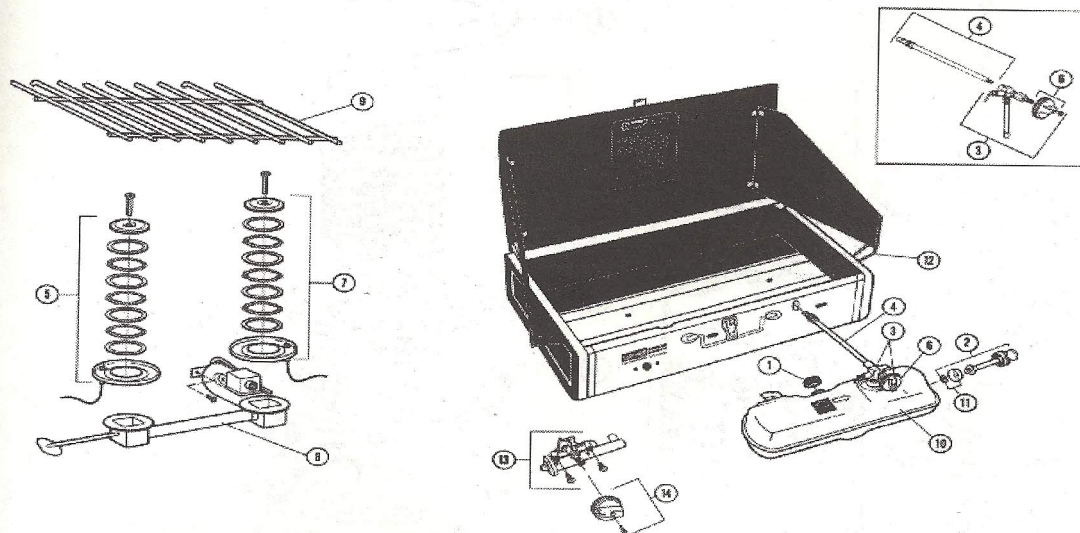

**Model 413H499T, 750T  
& 425F499T, 750T  
TWO-BURNER  
GAS STOVES**

FIRST PRODUCTION -

DIMENSIONS	APPROXIMATE BURN TIME	WEIGHT

LD.	P A R T N U M B E R				DESCRIPTION
	413H750T	413H499T	425F750T	425F499T	
1	220C140C	220C140C	220C140C	220C140C	Fuel Cap
2	220A620C	220A620C	220A620C	220A620C	Pump Repair Kit
3	426-6561	426-6561	412-6561	412-6561	Valve
4	426-562C	426-562C	412-562C	412-562C	Generator
5	413-3631	413D3461	413-3631	413D3461	Auxiliary Burner
6	R413-149T	R413-149T	R413-149T	R413-149T	Valve Knob
7	413-3621	425A3451	413-3621	425A3451	Master Burner
8	413-5381	413A5281	425-5281	425A5281	Manifold Assembly
9	414-3151	414-3151	424-3151	424-3151	Grate
10	413-5601	413-5601	425B1651	425B1651	Tank
11	639-1091	639-1091	639-1091	639-1091	Pump Cup & Clip
12	413B4971	413B4971	413B4971	413B4971	Wind BaffleClips
13	413-2201	N/A	413-2201	N/A	Igniter Assembly
14	413-1481	N/A	413-1481	N/A	Igniter Knob