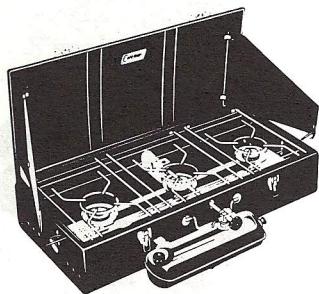

STOVES

426E

Instant Lighting Gasoline Camp Stove (Three Burner)

Model 426E

② Quantity of Parts Used in Assembly

Model 426E

MODEL	FINISH (Enamel)	BURNERS	DISTANCE BETWEEN CENTERS	TANK CAPACITY (In Pints)	DIMENSION (Folded — In Inches)		
					Height	Length	Width
426E	Green	3	9 ⁹ / ₁₆ "	3	6 ¹ / ₄	28 ¹ / ₂	13 ³ / ₄

PART NO.	DESCRIPTION	USED ON	PART NO.	DESCRIPTION
8B178	Lacquer Red	Not Available	413C3061	Auxiliary Burner Bowl
8B242	Lacquer Green	Not Available	413C3461	Auxiliary Cap & Fillers
200-6381	Check Valve & Stem		425-3451	Master Cap & Fillers
201-172	Direction Disc		426-2181	Gas Tip
216A5091	Pump Cup Pkg.		426-5001	Needle Assy.
220C175	Screw		426-5021	Fuel Tube
220C1401	Filler Cap		426-5621	Generator
242-1071	Push on Nut		426-6561	Valve, Less Generator
242-6201	Valve Stem Packing		426-6611	Valve & Generator
242D5201	Pump Plunger Assy.		426A219	Generator Coil
407-6491	Valve Wheel		426A5281	Manifold Assy.
413-5601	Tank		426A5561	Grate, Left
413A130	Screw		426A5571	Grate, Right
413A6531	Valve Stem Assy.		530A5071	Pump Cap Clip
413C3021	Master Burner Bowl			