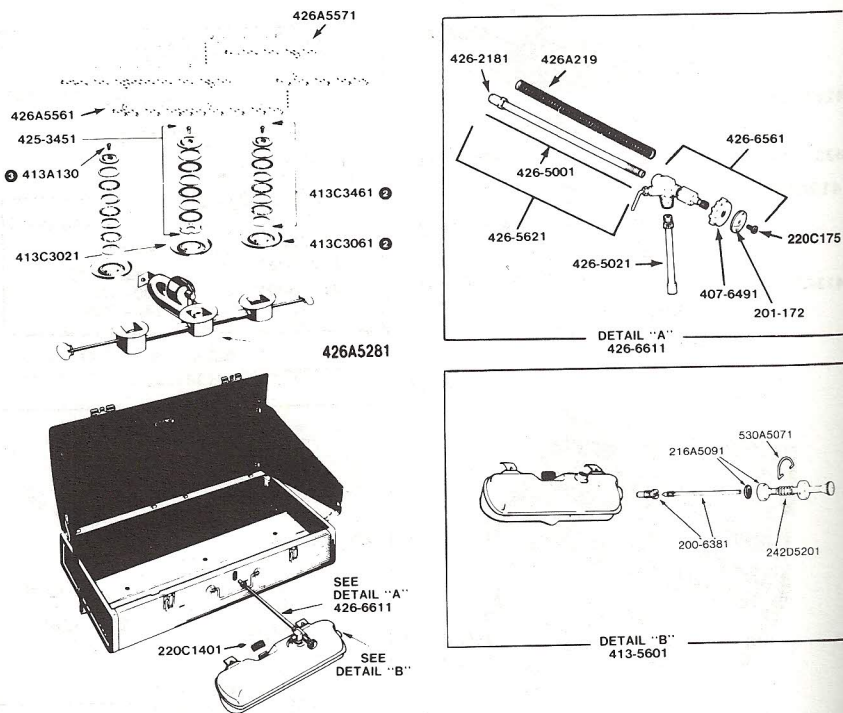

STOVES

426E

Instant Lighting Gasoline Camp Stove (Three Burner)

Model 426E

② Quantity of Parts Used in Assembly

Model 426E

MODEL	FINISH (Enamel)	BURNERS	DISTANCE BETWEEN CENTERS	TANK CAPACITY (In Pints)	DIMENSION (Folded — In Inches)		
					Height	Length	Width
426E	Green	3	9 ⁹ / ₁₆ "	3	6 ¹ / ₄	28 ¹ / ₂	13 ³ / ₄

PART NO.	DESCRIPTION	USED ON	PART NO.	DESCRIPTION
8B178	Lacquer Red	Not Available	413C3061	Auxiliary Burner Bowl
8B242	Lacquer Green	Not Available	413C3461	Auxiliary Cap & Fillers
200-6381	Check Valve & Stem		425-3451	Master Cap & Fillers
201-172	Direction Disc		426-2181	Gas Tip
216A5091	Pump Cup Pkg.		426-5001	Needle Assy.
220C175	Screw		426-5021	Fuel Tube
220C1401	Filler Cap		426-5621	Generator
242-1071	Push on Nut		426-6561	Valve, Less Generator
242-6201	Valve Stem Packing		426-6611	Valve & Generator
242D5201	Pump Plunger Assy.		426A219	Generator Coil
407-6491	Valve Wheel		426A5281	Manifold Assy.
413-5601	Tank		426A5561	Grate, Left
413A130	Screw		426A5571	Grate, Right
413A6531	Valve Stem Assy.		530A5071	Pump Cap Clip
413C3021	Master Burner Bowl			