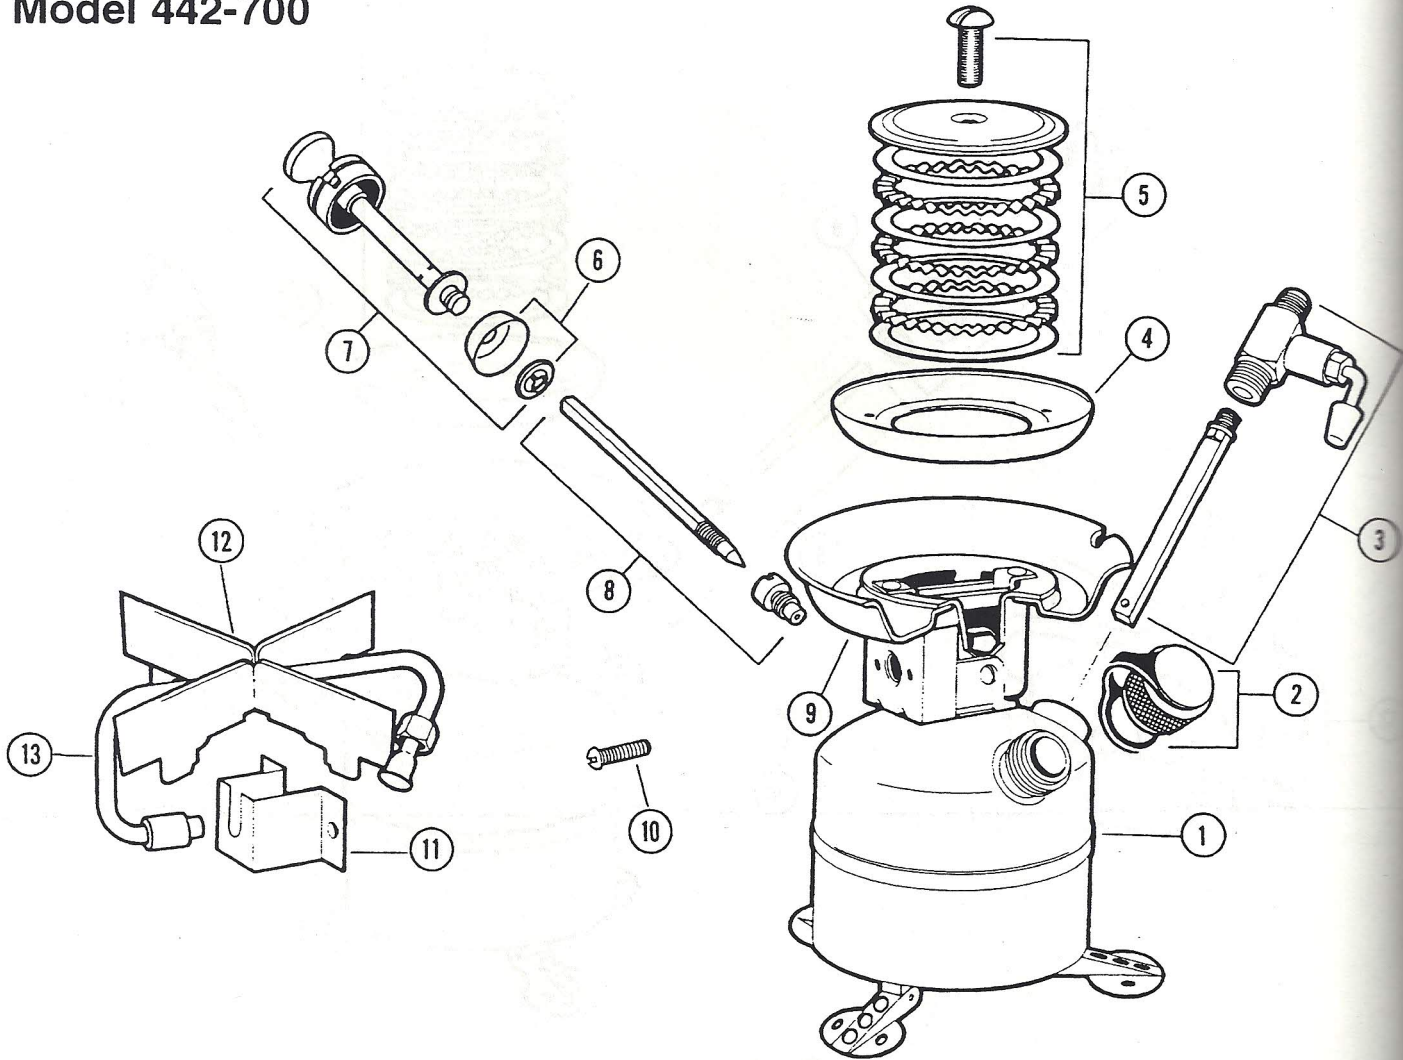

Model 442-700

Parts List

No.	Part No.	Description
1	442-5651	Tank
2	222-1401	Filler Cap w/Lanyard
3	400-5551	Valve Assembly
4	413C3021	Burner Bowl
5	400-3451	Burner Ring Set
6	639-1091	Pump Cup & Nut
7	400E5203	Pump Plunger Assembly
8	400-6381	Air Stem & Check Valve
9	400-5261	Burner Box Assembly
10	400-0601	Screw (Pkg. of 6)
11	400A1261	Generator Bracket
12	400-5401	Grate
13	442-5891	Generator Assembly