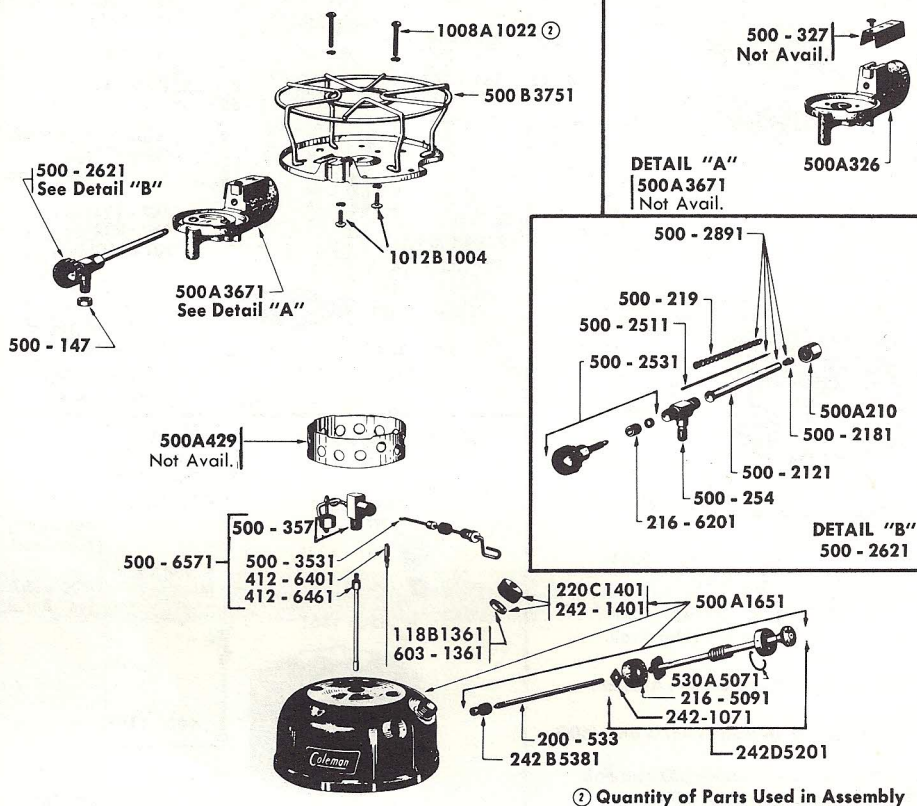

PARTS LIST

500, 500A
INSTANT LIGHTING GASOLINE
SPORTMASTER STOVE

COLEMAN STOVES

STOVES

MODEL 500A SHOWN

② Quantity of Parts Used in Assembly

MODEL	TANK CAPACITY	DIMENSION (In Inches)	
		Height	Diam.
500	2 Pints	7	10½
500A	2 Pints	7	10½

PART NO.	DESCRIPTION	USED ON	PART NO.	DESCRIPTION	USED ON
8B119	Green Enamel — Pressurized Spray		500 - 3121	Burner Cap	
118B1361	Filler Cap Gasket — Used only with 220B1401, 220C1401 Cap with Disc. 500A		500 - 327	Air Baffle — Not Available	
200 - 533	Air Stem		500 - 3531	Lighter Stem — Replaced by 500 - 6571	
216 - 5091	Pump Cup		500 - 357	Valve Body & Fuel Tube — Replaced by 500 - 6571	
216 - 6201	Valve Stem Packing		500 - 452	Machine Screw — Replaced by 1008A1022	
220 - 6361	Filler Cap Gasket & Disc Ass'y. — Discontinued		500 - 6571	Lighter Valve	
220C1401	Filler Cap, Complete. 500A		500A1651	Fount, Complete	
242 - 1071	Push-On Nut		500A210	Jamb Nut	
242 - 1401	Filler Cap 500		500A326	Burner Casting	
242B5381	Check Valve		500A3651	Burner Cap and Fillers	
242D5201	Pump Plunger Assembly		500A3671	Burner Assembly — Not Available	
412 - 6401	Block and Needle Assembly		500A429	Base Rest — Not Available	
412 - 6461	Tube Ass'y. (Fuel and Air) — Replaced by 425-6461		500A4351	Grate with Nuts — Replaced by 500B3751	
500 - 147	Nut (5/16" — 27 Hex, Brass)		500B3751	Grate and Baffle Ass'y. — Not Available	
500 - 2121	Generator Tube — Replaced by 500 - 2891		530A5071	Pump Cap Clip 500A	
500 - 2181	Gas Tip (Marked "BX")		603 - 1361	Filler Cap Gasket (for 242-1401 Cap) 500	
500 - 219	Generator Coil		1008A1022	Machine Screw (Grate) (#10 — 24 x 1-3/8" Rd. Hd., Stl.) — Not Available	
500 - 2511	Needle Assembly		1012B1004	Machine Screw (Baffle) (#10 — 24 x ¼" Truss Hd.) — Not Available	
500 - 2531	Stem Assembly — Sub 412 - 2531		1012A1008	Screw (Cap and Fillers) (#10 — 24 x ½" Oven Hd., Stl.) — Not Available	
500 - 254	Valve Body — Replaced by 500 - 2621				
500 - 2621	Valve and Generator, Complete				
500 - 2891	Generator