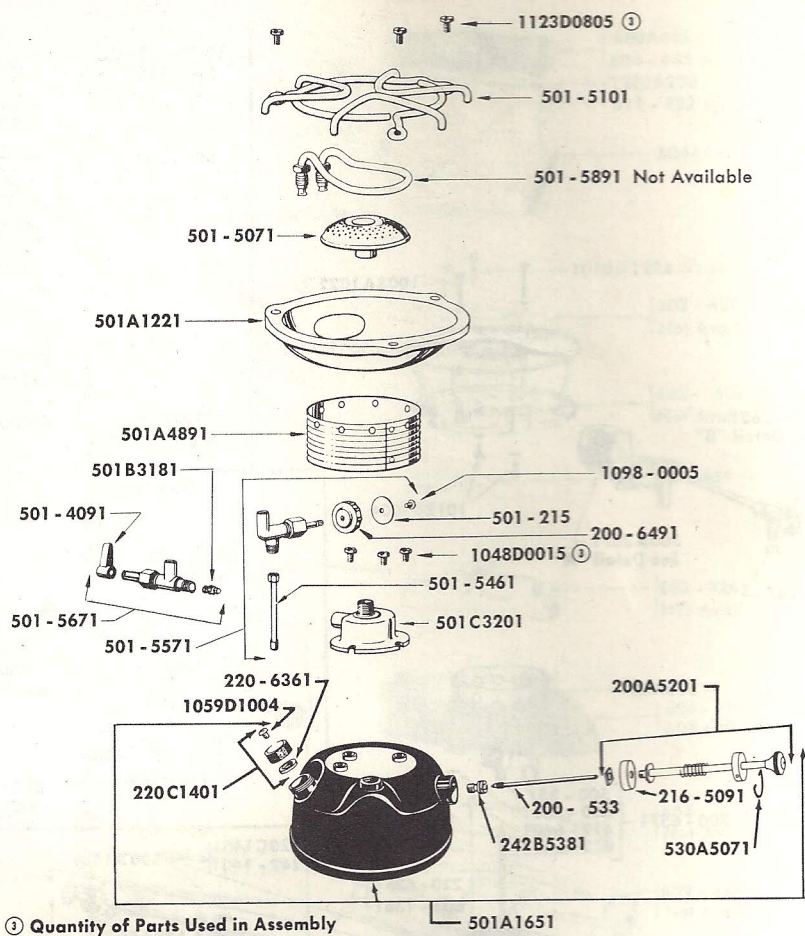

PARTS LIST

**501-700
501A700
ONE-BURNER
SPORTSTER**

COLEMAN STOVES

STOVES

Model 501-700
(Discontinued)

Model 501A700
(Discontinued)

MODEL 501A SHOWN

Discontinued

MODEL	BURNER	DIMENSIONS	
		DIAMETER	HEIGHT
501A700	Mushroom type	5¼"	5¼"

No parts are available for the 501- or 501A Stove.

It is our desire and intention to replace all those stoves with the 502 Type. This replacement can be handled by Coleman inwarranty stations or returned to the Coleman Company, Inc., 710 East First Street, Wichita, Kansas.