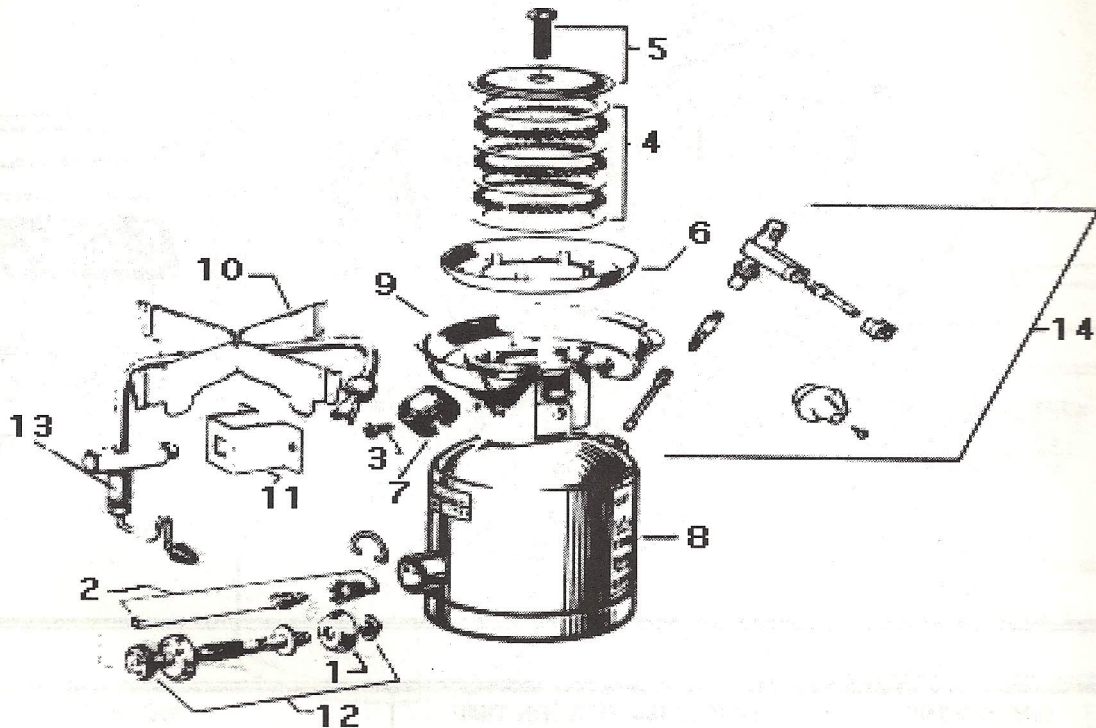

385 5835

REPAIR PARTS BREAKDOWN

**Model 505B
Single Burner -
Camp Stove**

FIRST PRODUCTION -

I.D. #	Part Number	Description
1	216-5091	Pump Leather & Washer
2	222-5361	Check Valve & Air Stem
3	335-0601	Screw (Pkg. of 6)
4	382-9385	Burner Ring Set
5	505-8385	Burner Cap & Screw
6	421-3025	Burner Bowl
7	425A1401	Filler Cap (Complete)
8	505-1591	Tank (Less Pump) & Filler Cap
9	505-3255	Burner Box Assembly
10	505-3655	Grate
11	505-4205	Generator Bracket
12	505-5205	Pump Plunger (Less Air Stem)
13	505A5571	Generator & Regulator Ass'y (Complete)
14	505A6565	Valve Body, Stem & Fuel Tube Assembly