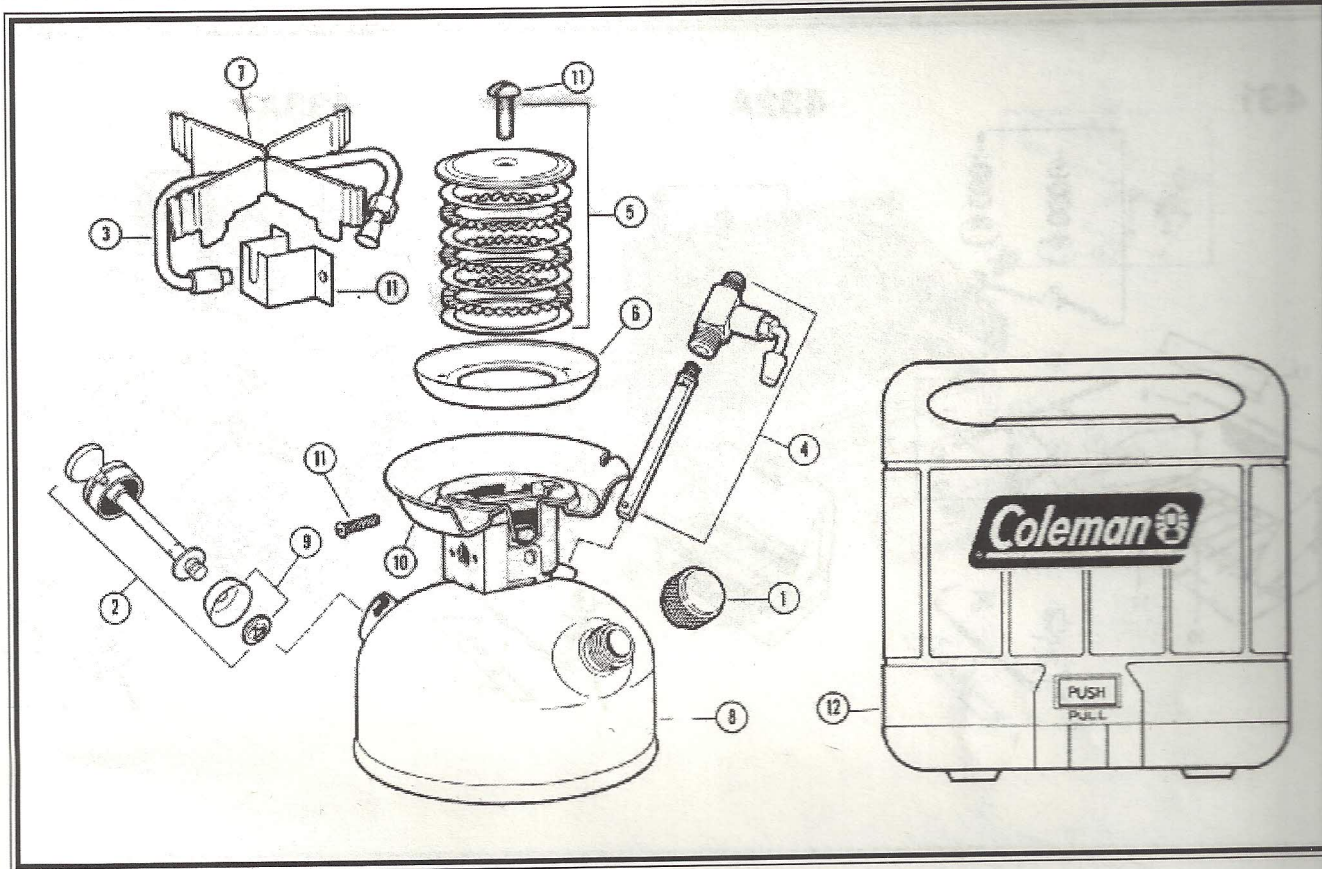

FIRST PRODUCTION -

DIMENSIONS	APPROXIMATE BURN TIME	WEIGHT
5 <sup>3</sup> / <sub>8</sub> " H x 5 <sup>3</sup> / <sub>8</sub> " D	1 <sup>3</sup> / <sub>4</sub> hr. on high	

I.D.#	PART NUMBER	DESCRIPTION
1	220C140C	Fuel Cap
2	220A620C	Pump Repair Kit
3	R508A589T	Generator
4	508A5571	Valve Assembly
5	400-3451	Burner Ring Set
6	413C3021	Burner Bowl
7	400-5401	Grate
8	508A615C	Fount Complete (Includes #1, 2 & 4)
9	639-1091	Pump Cup & Nut
10	400-5261	Burner Box Assembly
11	533-5801	Small Parts Kit
12	508-7631	Carry Case