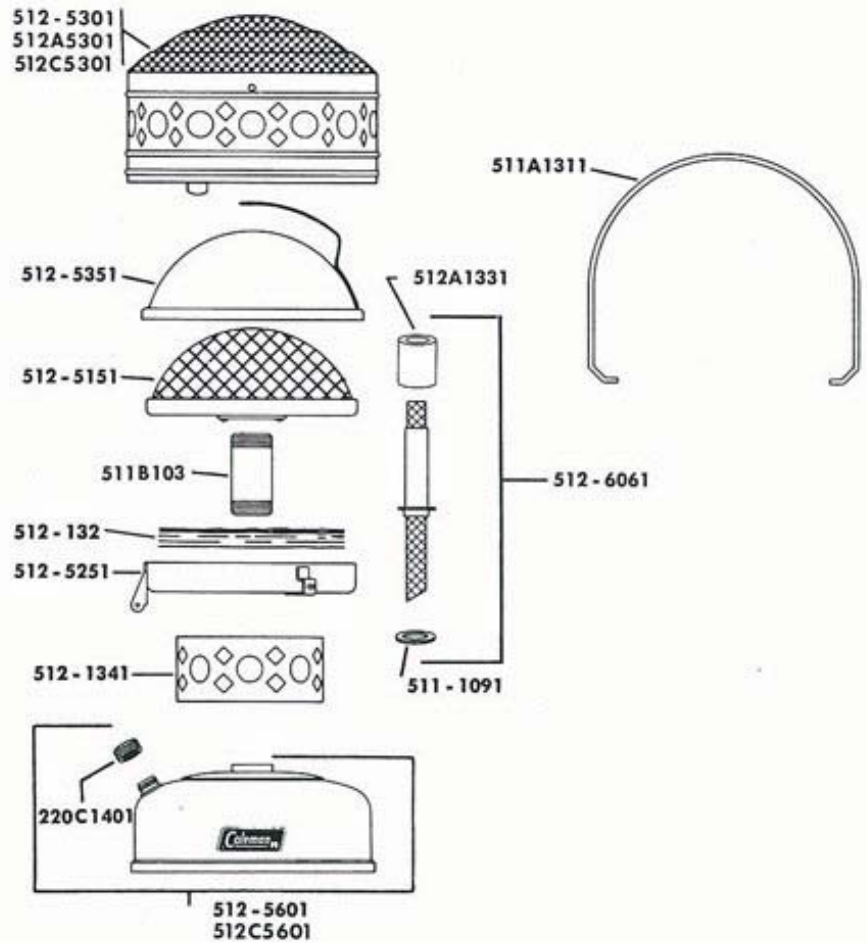

MODEL 512A700 SHOWN

MODEL NO.	COLOR		BURNER	BTU CAPACITY	DIMENSIONS		
	Canopy	Fount			Diameter	Height	Tank Capacity
512-700	Black	Green	Low Temperature Platinum Catalyst	3,500	8 3/4"	11"	2 Quarts
512A700	Green	Green					
512A708	Light Green	Dark Green					

PART NO.	DESCRIPTION	USED ON	PART NO.	DESCRIPTION	USED ON
118B1361	Gasket (for Cap with Disc)		512-5151	Head Assembly	
220-6361	Filler Cap Gasket & Disc Ass'y. — Discontinued		512-5251	Pan Assembly	
220C1401	Filler Cap, Complete		512-5301	Canopy Assembly (Black) — Replaced by 512A5301	
511-1091	Wick Gasket		512-5351	Snuffer	
511A1311	Handle		512-5601	Fount	
511B1501	Starter Squeeze Bottle — Discontinued		512-6061	Wick Assembly Package	
511B103	Support Tube		512A1331	Filter	
512-132	Pan Insulation		512A5301	Canopy Assembly (Green)	
512-1341	Collar		512C5301	Canopy, Light Green	A708
512-5061	Wick Assembly — Replaced by 512-6061		512C5601	Fount, Dark Green	A708