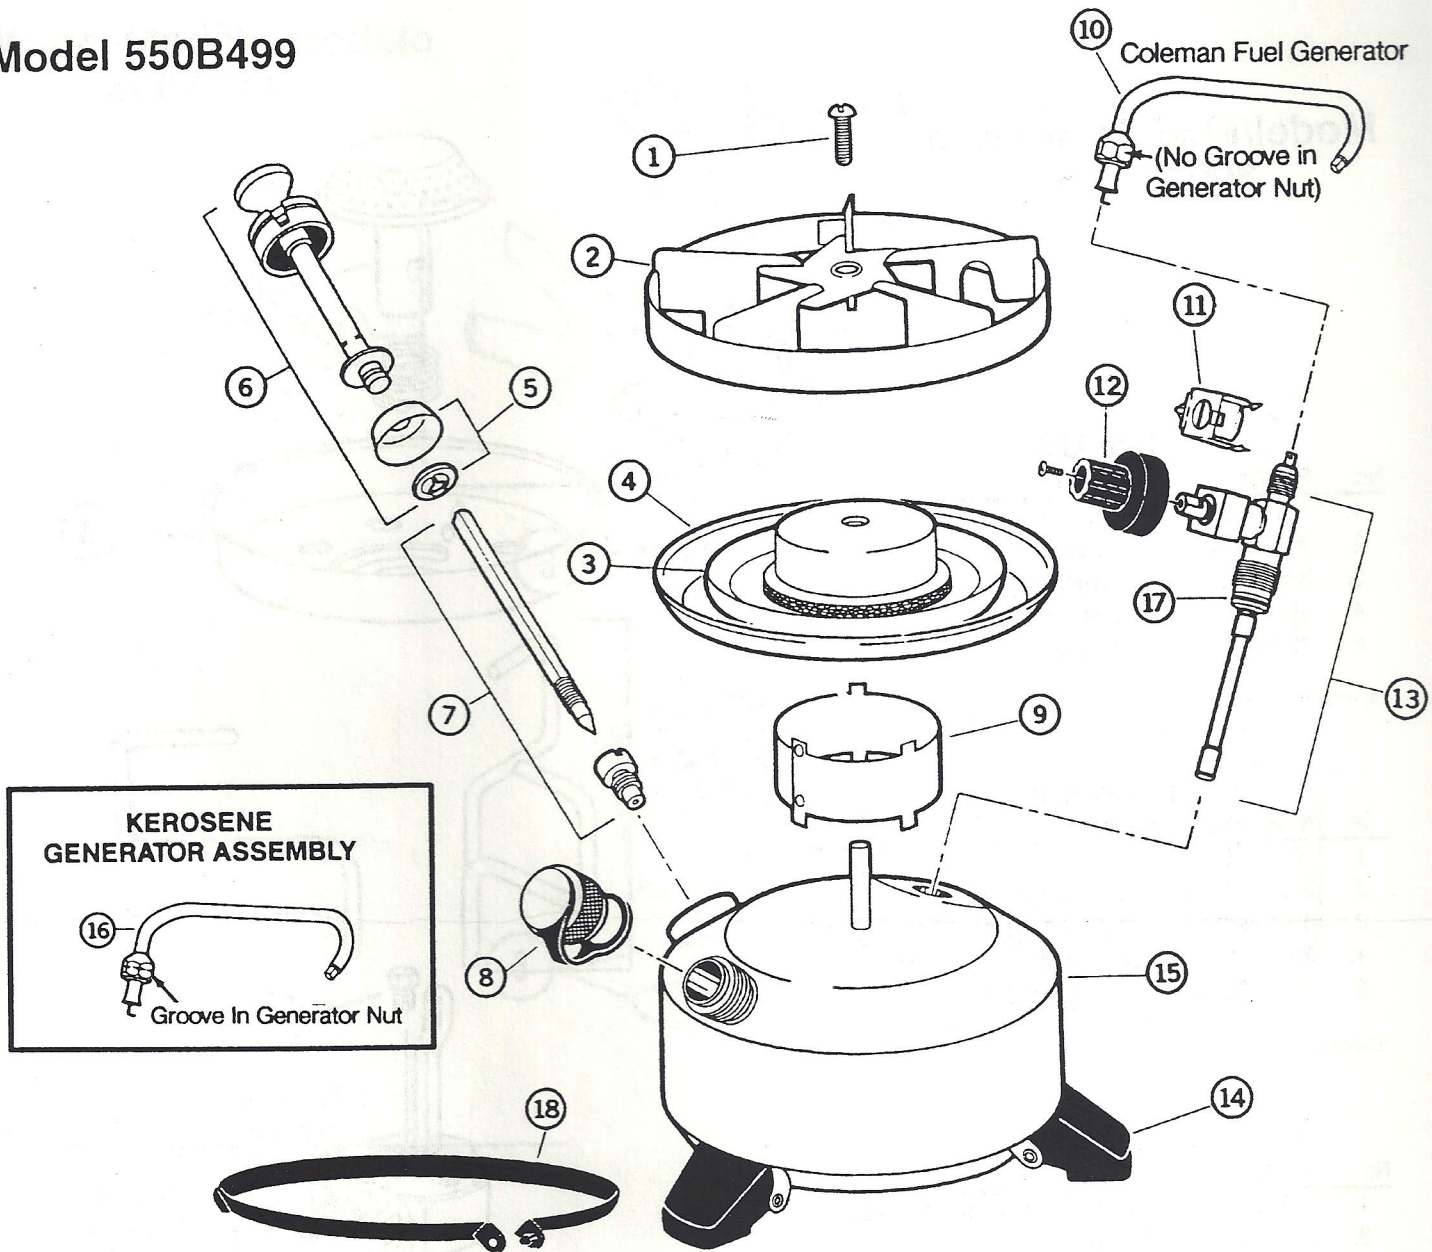

## Model 550B499

### Parts List

No.	Part No.	Description	No.	Part No.	Description
1	550-8321	Screw	10	550-2891	Generator Complete (Coleman Fuel)
2	550-3655	Grate	11	321C6011	Spring Clip
3	550-3751	Burner Bowl Assembly	12	550A6491	Knob & Screw
4	550A4605	Heat Shield	13	550-6565	Valve Assembly
5	639-1091	Pump Cup & Nut	14	550-3001	Leg, Ring & Rivet
6	400E5203	Pump Plunger Complete	15	550-1595	Tank
7	400-6381	Air Stem & Check Valve	16	550-2901	Generator Complete (Kerosene)
8	222-1401	Filler Cap & Lanyard	17	5410-1341	"O" Ring (set of 2)
9	550-4895	Collar	18	550-2005	Leveling Ring