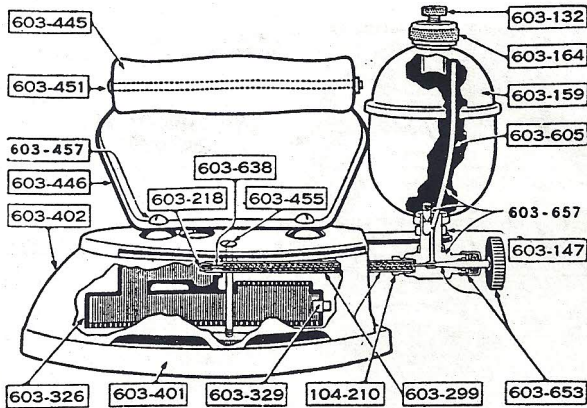

Parts List for
Coleman Iron, Model No. 3
 (INSTANT LIGHTING)

Parts No.	Name of Part	Net Retail Price
104-210	Jamb Nut03
216-509	Pump Leather	2 for .09
409-327	Stove Bolt ($\frac{1}{8}$ " x $\frac{3}{8}$ " R. H.)03
410-585	Pump45
603-132	Filler Plug Air Stem18
603-136	Filler Plug Gasket	2 for .06
603-139	Filler Plug Core & Gasket18
603-147	Lock Nut06
603-159	Fount (Less Filler Plug)	1.26
603-164	Filler Plug Complete48
*603-189	Fount, Valve & Generator Complete Assembled (See Note 4)06
603-218	Gas Tip (Marked "I")36
603-299	Generator, Cleaning Needle & Holder (Gas Tip Marked "I")90
603-326	Burner Manifold (Less Plug)06
603-329	Burner Plug96
603-365	Burner Manifold & Plug	1.20
603-401	Base36
*603-402	Body (See Note 1)45
603-406	Lid Plate (Lower)12
603-407	Lid Plate (Upper)	2 for .06
603-410	Fount Bracket09
603-415	Locator Pin24
603-439	Pilot Flame Baffle Plate15
603-440	Stand06
*603-445	Iron Handle (See Note 2)06
603-446	Handle Bracket03
603-451	Handle Bolt ($\frac{1}{8}$ " x 5" Carriage)06
603-455	Lid Plate to Base Screw ($1\frac{1}{4}$ "—No. 12 O. H. M. S.)03
603-457	Stove Bolt ($\frac{1}{4}$ " x $1\frac{1}{8}$ " R. H.)15
*603-605	Air Wire (See Note 3)09
603-638	Cleaning Needle & Holder45
603-644	Fuel Intake & Screen09
603-653	Generator Valve Stem & Pack Nut (Less Needle & Holder)45
*603-657	Generator, Valve, Fuel Intake & Air Wire Complete Assembled (See Note 5)18
603-940	Funnel	3.45
604-190	Assembly (Includes 604-189 Fount, Valve & Generator Complete Assembled, 604-930 Fuel Measuring Cup and Directions For Model No. 4 Iron)90
604-402	Body (Blue Porcelain)21
604-445	Iron Handle	2 for .09
604-604	Air Wire	1.50
604-657	Generator, Valve, Fuel Intake & Air Wire Complete Assembled15
605-950	Wrench15

Note 1—Supply No. 604-402. Note 3—Supply No. 604-604. Note 5—Supply No. 604-657
 Note 2—Supply No. 604-445. Note 4—Supply No. 604-190 * Obsolete.