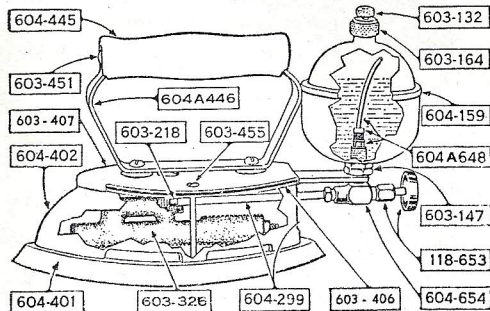

COLEMAN SELF-HEATING IRON PARTS

INSTANT-LIGHTING IRON

Model Nos. 8, 8A and 12

Use Generator No. 603-299

INSTANT-LIGHTING GASOLINE IRON

Model Nos. 609 and 609A

Use Generator No. 604-299

INSTANT-LIGHTING IRON